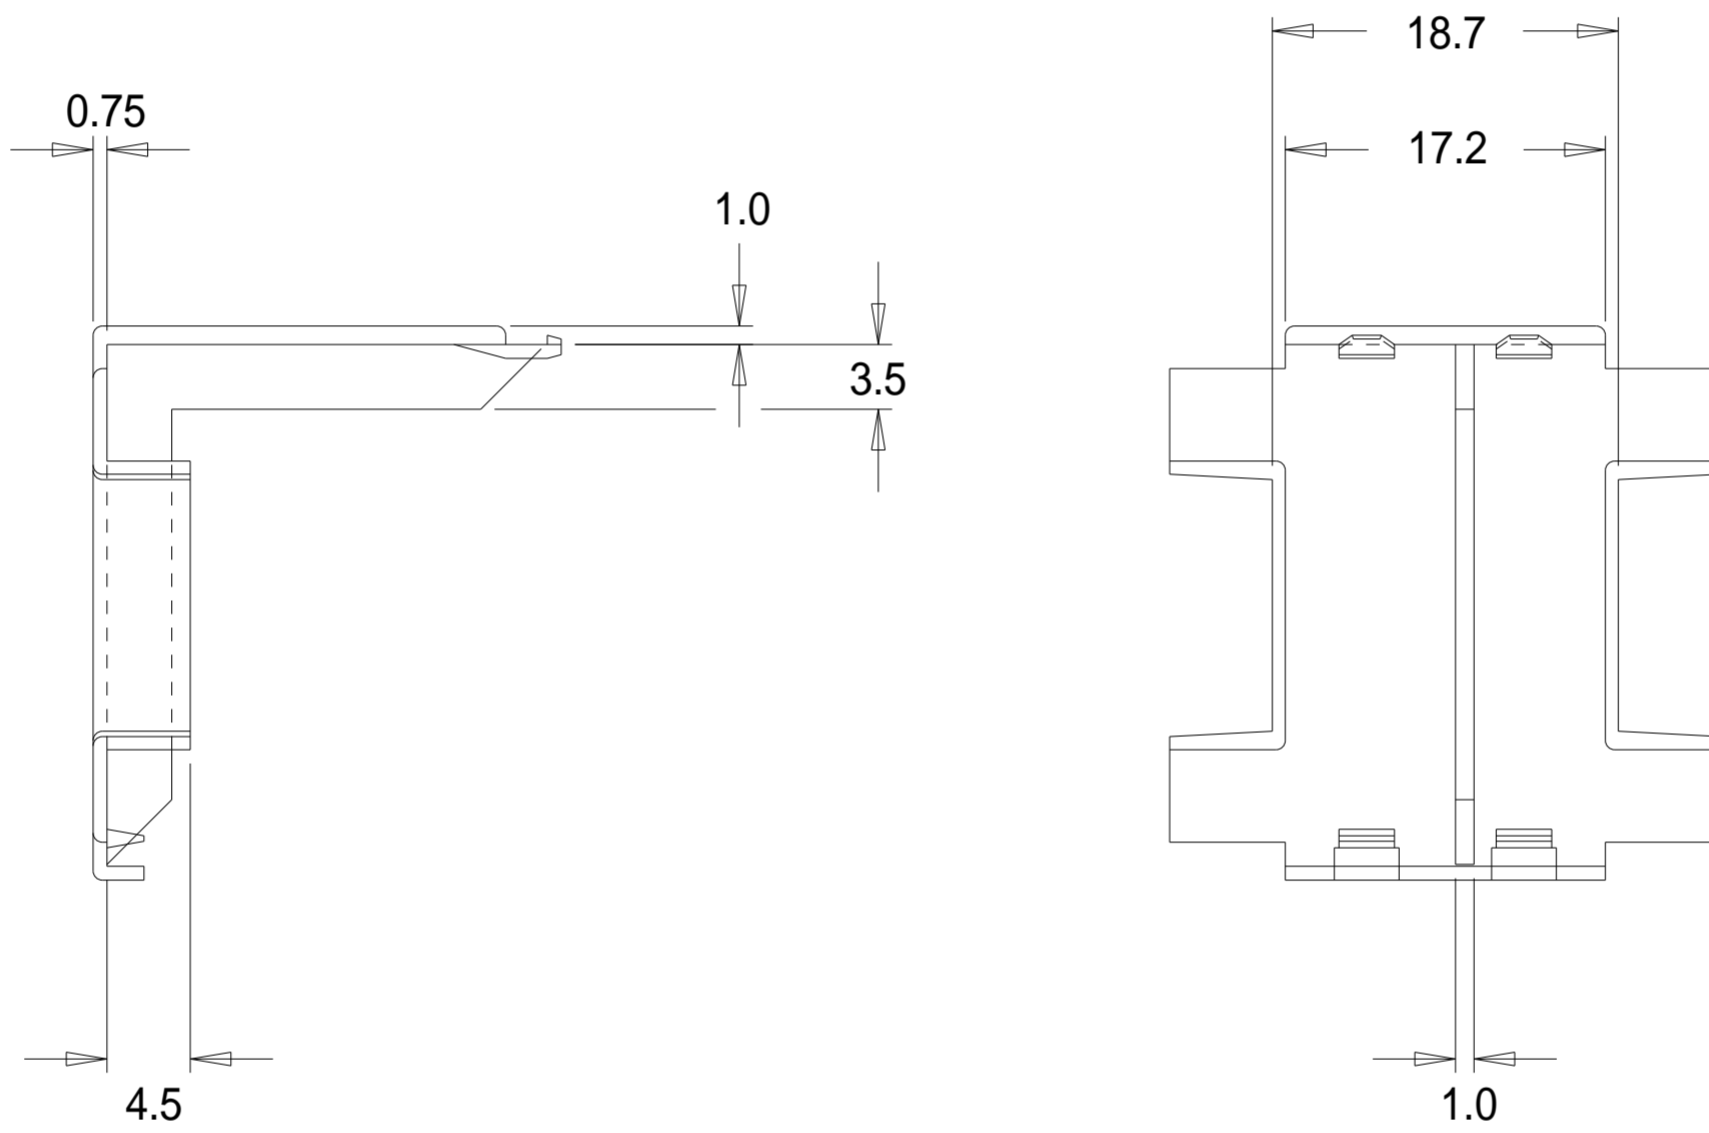

Part No. M01700

EI38 x 13.6 'M' Range Full Insulation Cover

Dimensions in millimetres.